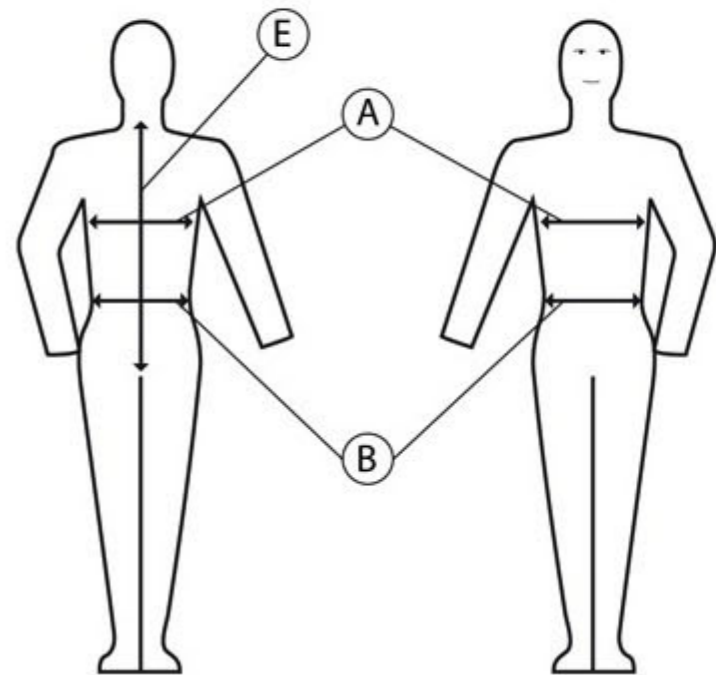

Size guide "Ballistic Flex Fit"

Protektor WOMEN

WOMEN	XXS - 34	XS - 36	S - 38	M - 40	L - 42	XL - 44
Height in cm	150 - 155	155 - 160	160 - 165	165 - 170	170 - 175	175 - 180
A Chest circumference in cm	78 - 86	82 - 90	86 - 94	90 - 98	94 - 102	98 - 106
B Waist circumference in cm	62 - 70	66 - 74	70 - 78	74 - 82	78 - 86	82 - 90
E Backlength in cm	53,0	53,0	55,5	58,0	60,5	63,0