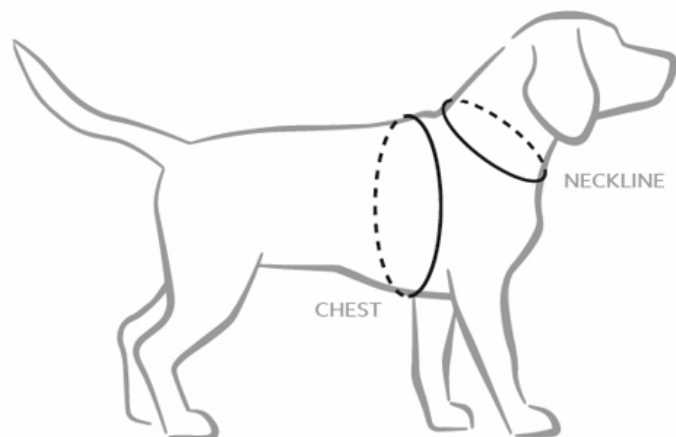

Dog's Measurements for Venture No-Pull Harness

SIZE cm / inch	NECKLINE cm / inch	CHEST cm / inch
35-40 / 14-16	20-30 cm / 8"-12"	30-40 cm / 12"-16"
40-45 / 16-18	20-35 cm / 8"-14"	37-45 cm / 15"-18"
45-60 / 18-24	25-45 cm / 10"-18"	42-60 cm / 17"-24"
60-80 / 24-32	35-55 cm / 14"-22"	57-80 cm / 23"-32"
80-100 / 32-39	40-70 cm / 16"-28"	70-100 cm / 28"-39"